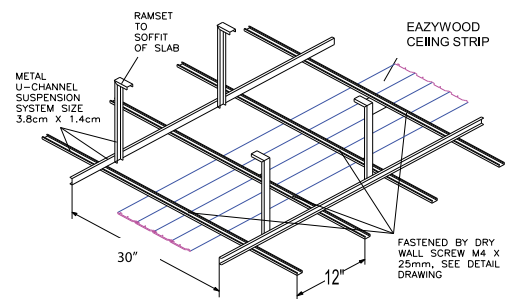

# OXY/Splendik Plank

Ceiling strip & Wall panelling

For External - most suitable for steel roof truss & shingle roof tile system

For Internal - mixed & matched with plaster ceiling as exclusive designs

Cost savings @ initial & long-term due to,

- ✓ simple installation method (similar to plaster ceiling) ➤ cheaper & faster than conventional carpentry method
- ✓ effective ceiling width 4", easier material calculations ➤ minimum wastages
- ✓ pre-finished surface with smart T&G design (screws hidden) ➤ needs no further patching, painting nor varnishing
- ✓ termite & water resistant, no termite/ insect treatment required (long term savings!)

## CL SERIES

8 thk. x 121 x 3050 mm  
(T&G with ~ 4mm groove width)

Bamboo  
(CL001)

A.Walnut  
(CL002)

Red Teak  
(CL003)

Pine  
(CL004)

## WP SERIES

(T&G with ~ 7mm groove width)  
12 thk. x 121 x 3050 mm

Rustic Walnut  
(WP001)

Rustic Teak  
(WP002)

Rustic Mahogany  
(WP003)