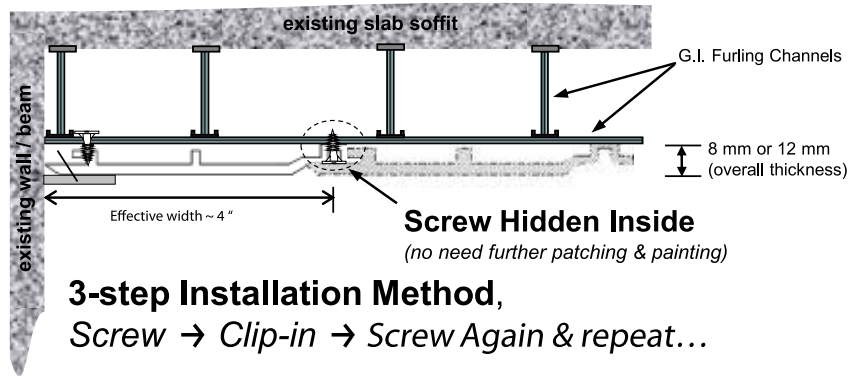

# OXY/Splendik Plank

Ceiling strip & Wall panelling

For External - most suitable for steel roof truss & shingle roof tile system

For Internal - mixed & matched with plaster ceiling as exclusive designs

Cost savings @ initial & long-term due to,

- ✓ simple installation method (similar to plaster ceiling) ➤ cheaper & faster than conventional carpentry method
- ✓ effective ceiling width 4", easier material calculations ➤ minimum wastages
- ✓ pre-finished surface with smart T&G design (screws hidden) ➤ needs no further patching, painting nor varnishing
- ✓ termite & water resistant, no termite/ insect treatment required (long term savings!)